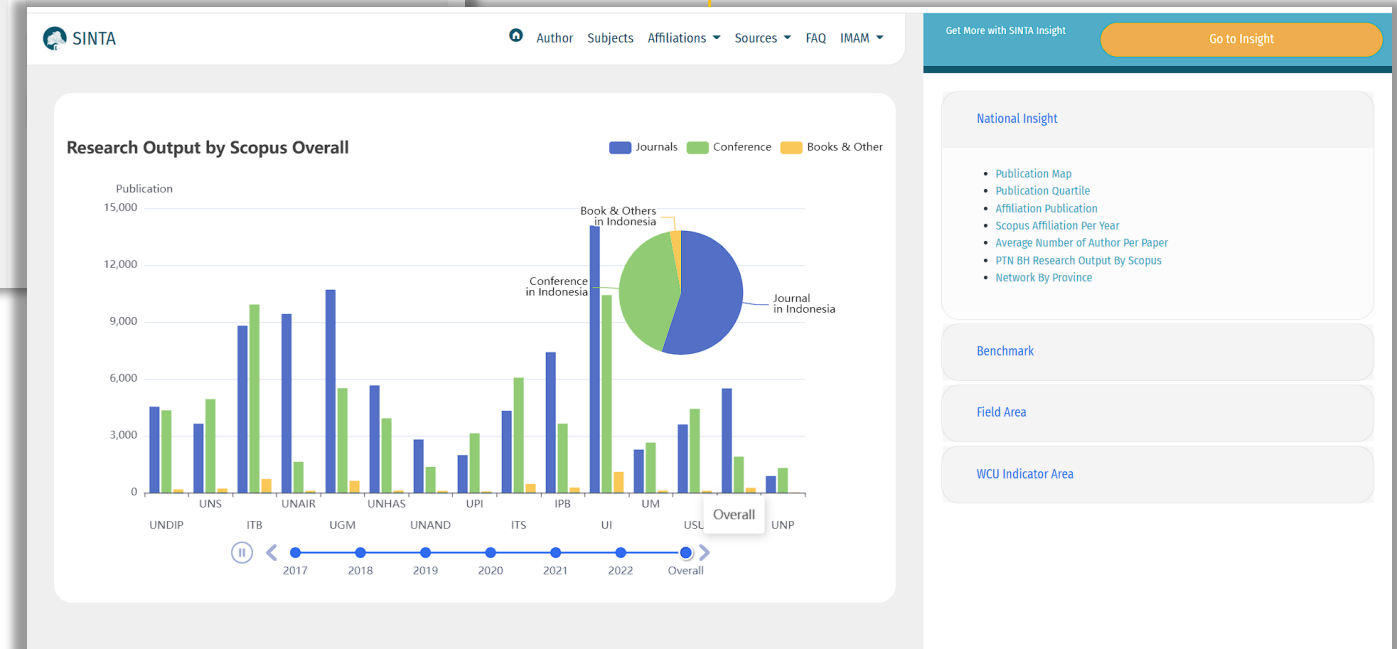

Get More with SINTA Insight [Go to Insight](#)

National Insight

- Publication Map
- Publication Quartile
- Affiliation Publication
- Scopus Affiliation Per Year
- Average Number of Author Per Paper
- PTN BH Research Output By Scopus
- Network By Province

Benchmark