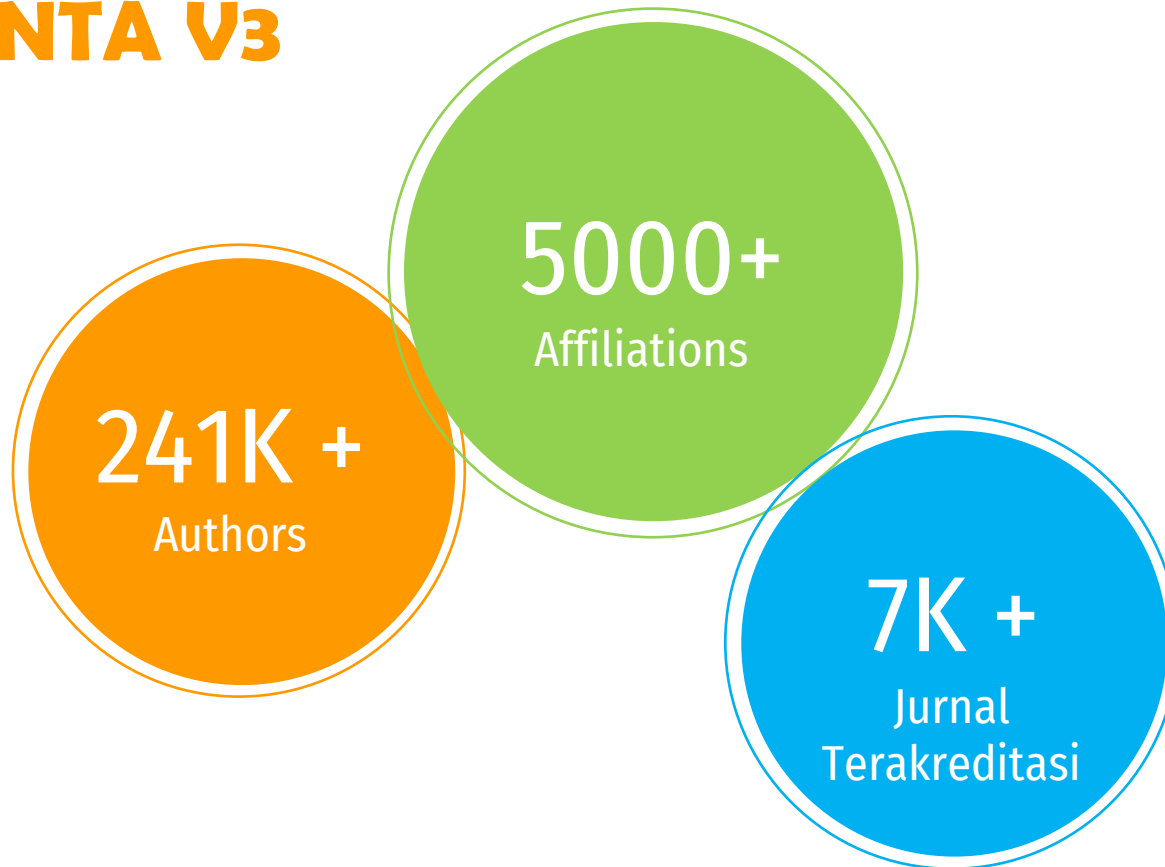

Verifikator PT

Research, PMK, HKI,
Produk, Prototipe,
Score PT

Interoperabilitas SINTA

Scopus[®]

Clarivate  Google Scholar
Web of Science[™]

Koleksi SINTA V3

Scopus®

938K+ Publikasi Internasional by Scopus

3JT+ Publikasi bersumber dari Google Scholar

200K+ dari 2 juta Publikasi Nasional by Garuda

36K+ Publikasi Internasional by Web Of Science

Buku IPR Product-Prototype

Sinta is Evolving

Sinta (Science and Technology Index), delivering acces to citations and expertise in Indonesia. Web-based research information system offering fast access, easy and comprehensive to measure the performance of researchers, institutions and journals in Indonesia. Sinta provide benchmarks and analysis, identification of research strength of each institution to develop collaborative partnerships, to analyze the trend of research and expert directories.