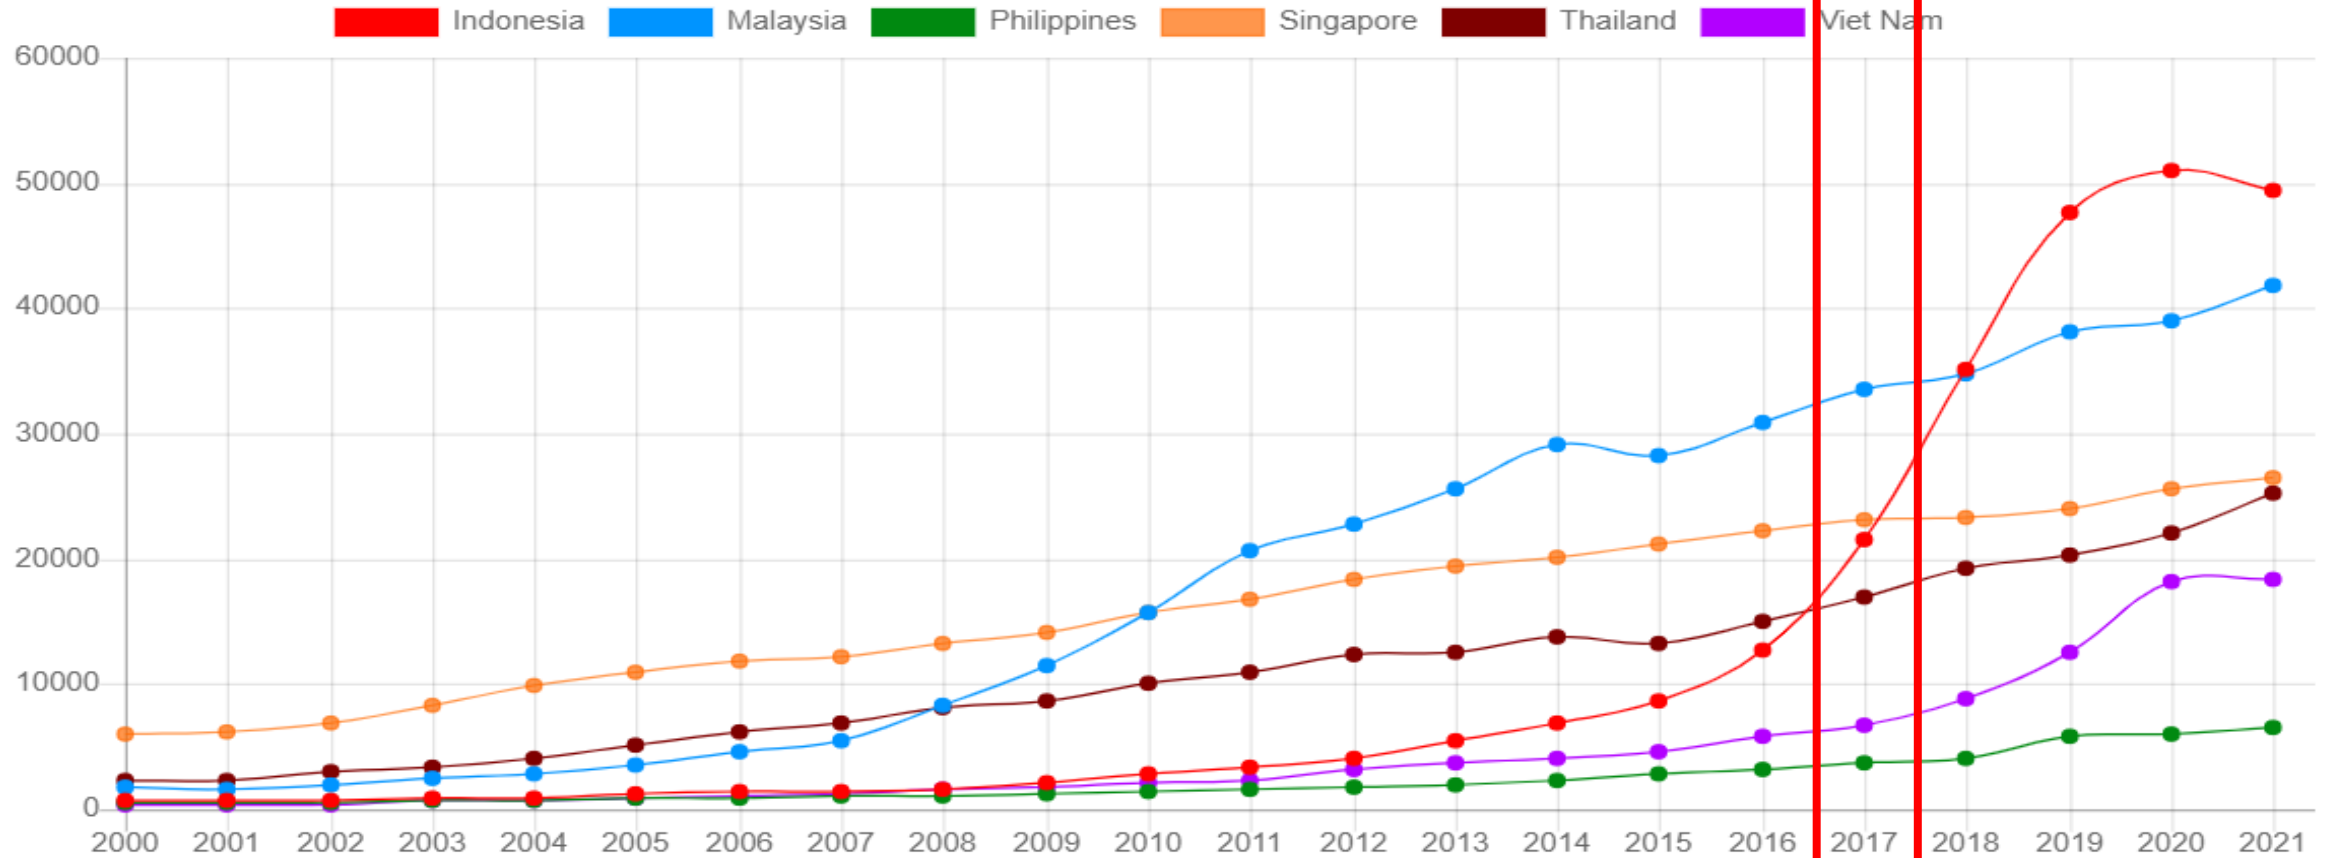

Publication Trend

ASEAN BENCHMARKING

Kebangkitan Publikasi Indonesia?