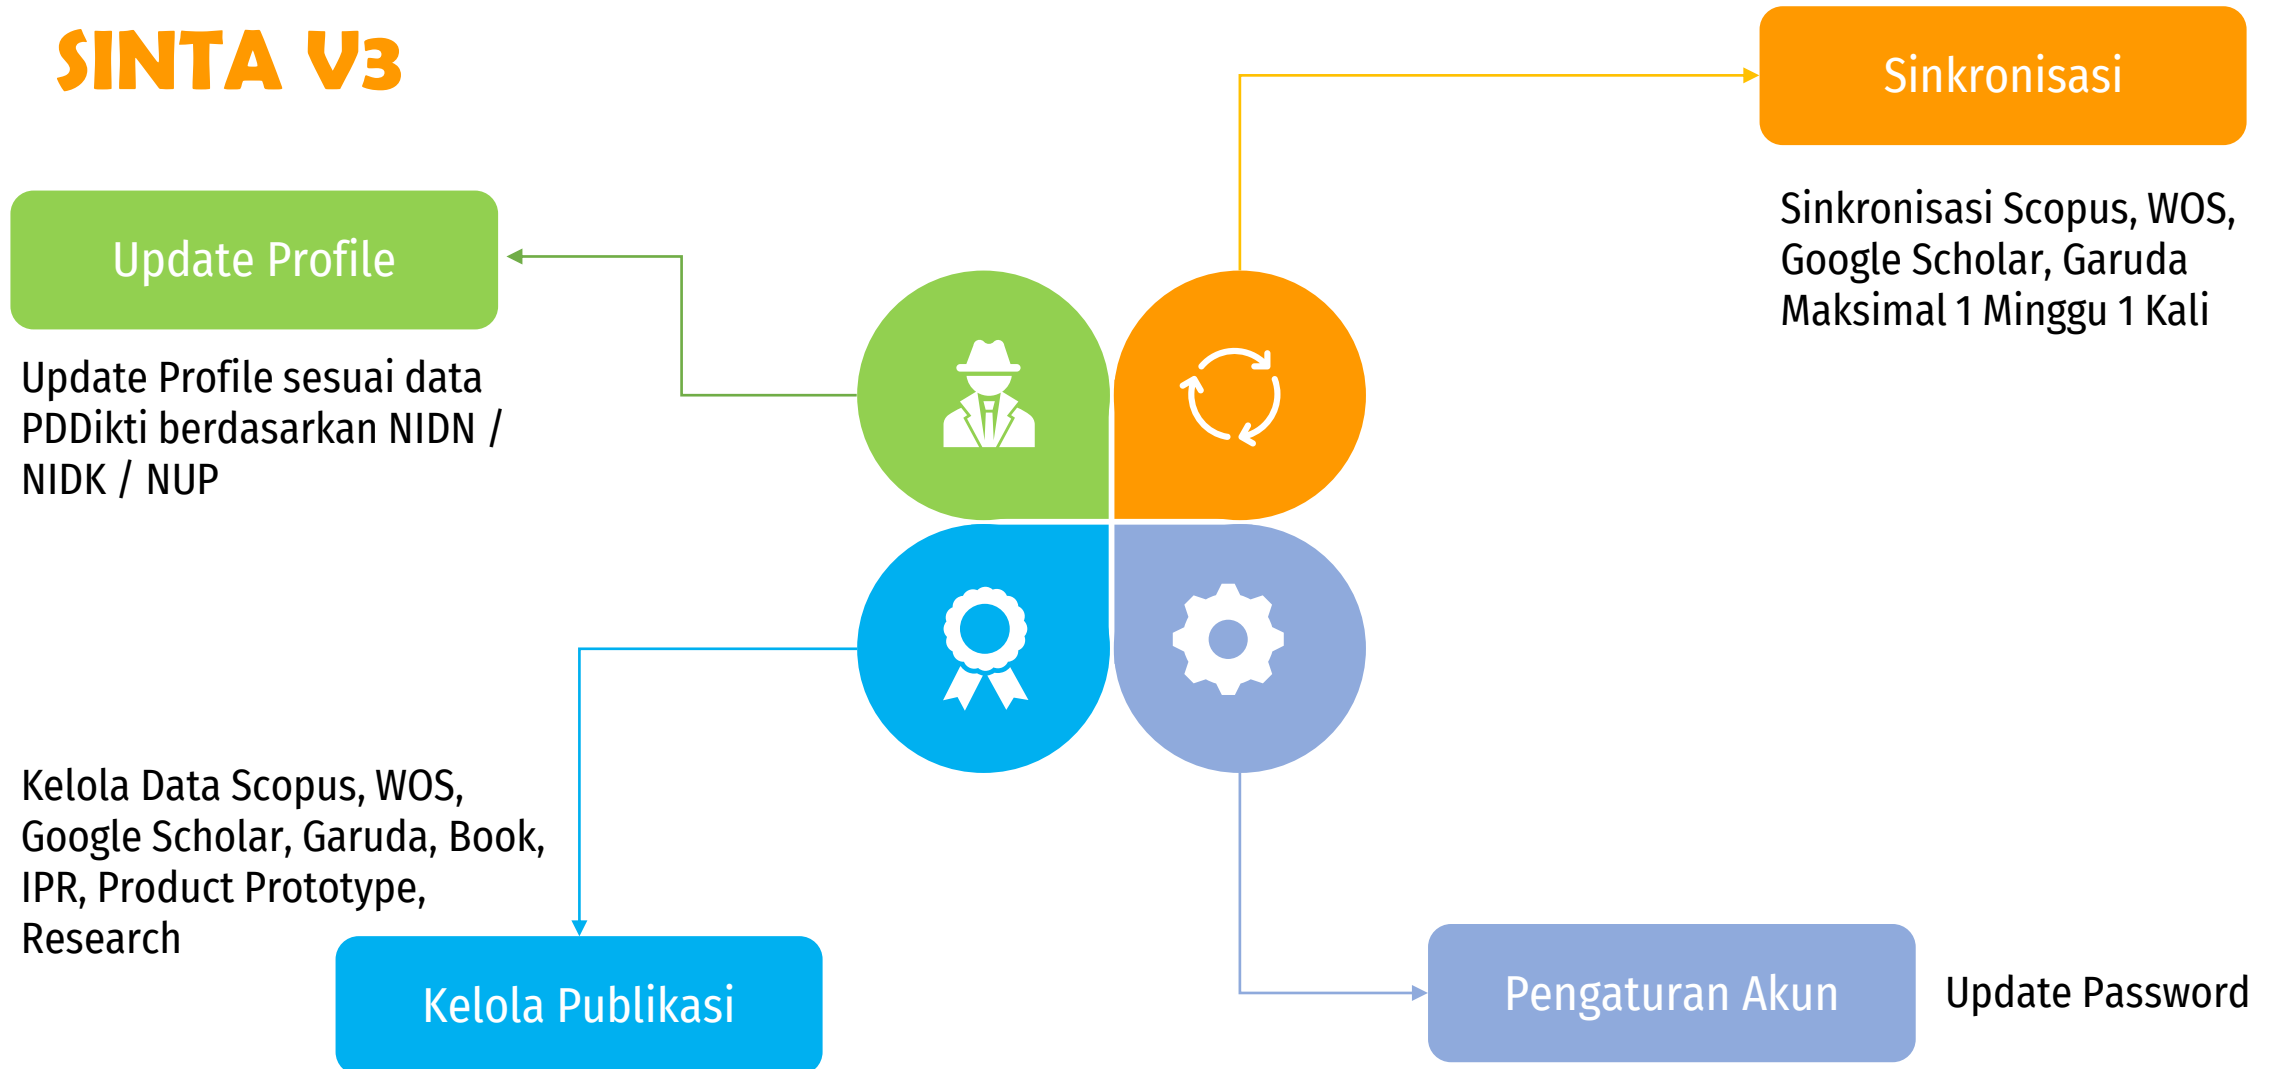

Peta Kerjasama Publikasi Universitas Indonesia

List Collaborations →

<https://sinta3.kemdikbud.go.id/affiliations/profile/430/?view=networksnode>

Author Role

SINTA V3

Author Dashboard

SINTA V3

Menu
Publikasi
Penelitian
Book
IPR
Output

Profile
Nama & SINTA ID

Score
Sinta Score & H-index

Author Menu

SINTA V3

Menu My SINTA
sebagai menu untuk
mengelola publikasi
dan penelitian dosen

The screenshot shows the SINTA Executive Author Menu dashboard. The user is logged in as RIYANARTO SARNO with Sinta ID: 29555. A red notification banner at the top states: "Attention! Your Password is not secure. Please change your password in menu Update Password". The dashboard displays the following metrics: