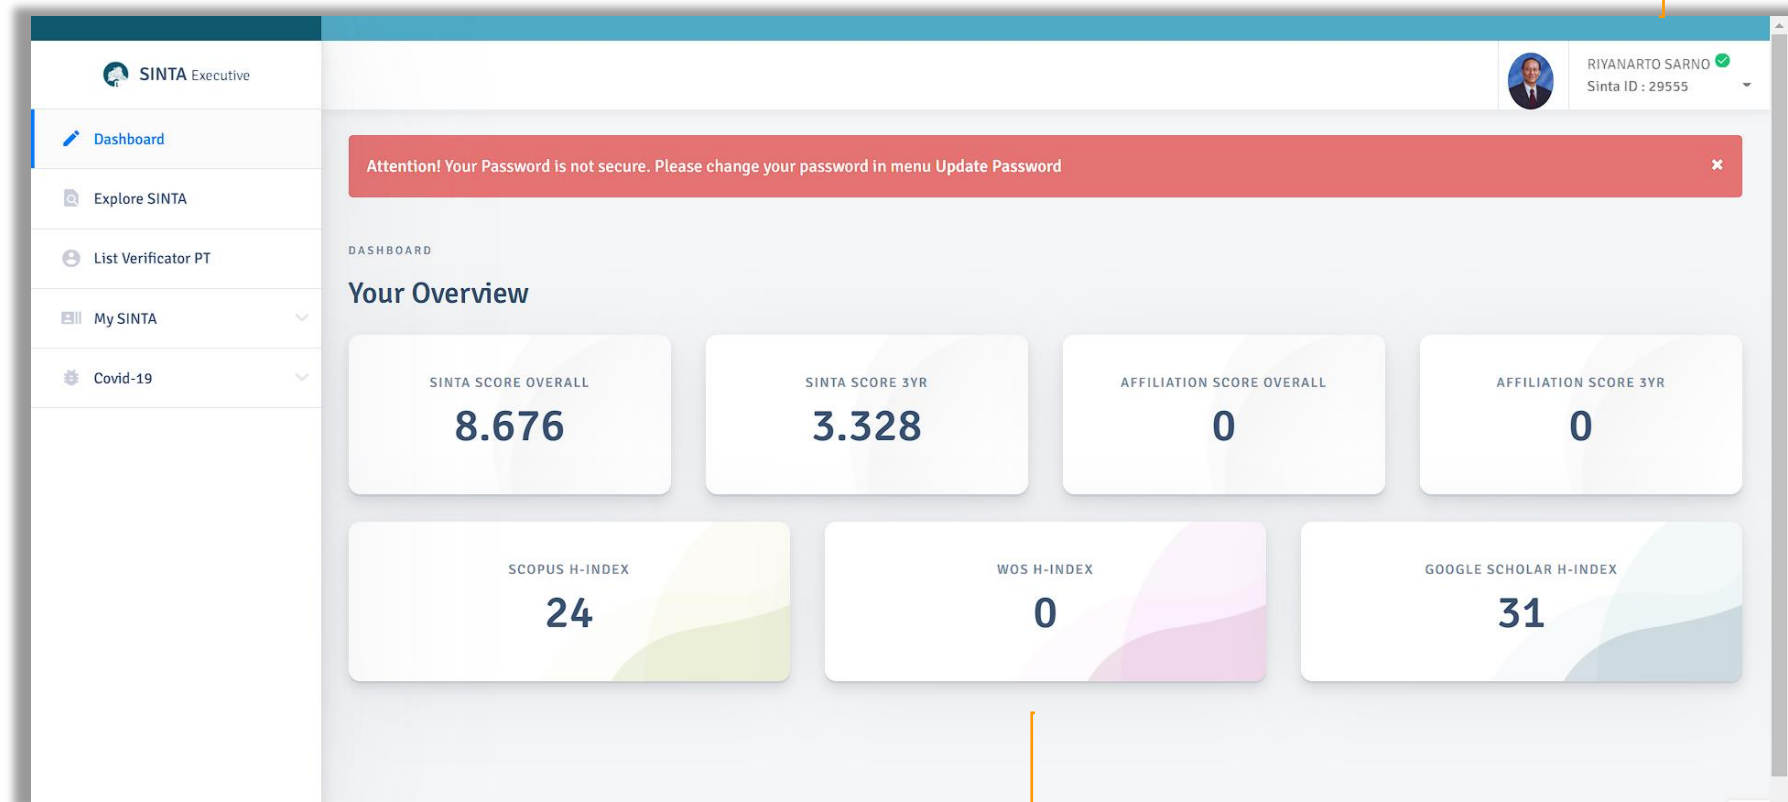

Profile
Nama & SINTA ID

Score
Sinta Score & H-index

Author Menu

SINTA V3

Menu My SINTA
sebagai menu untuk
mengelola publikasi
dan penelitian dosen

The screenshot shows the SINTA Executive Author Menu dashboard. The user is logged in as RIYANARTO SARNO with Sinta ID: 29555. A red notification banner at the top states: "Attention! Your Password is not secure. Please change your password in menu Update Password". The dashboard displays the following metrics: